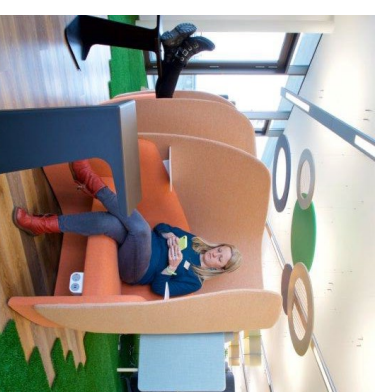

company interiors

Sterling Workplace Re-imagined.....Sketch ideas café/breakout area

company interiors

www.wyldeia.co.uk workplace consultancy

WYLDEIA

Sterling Workplace Re-imagined.....Sketch ideas collaboration & open meeting areas

Acoustic ceiling rafts and dividing screen between open meeting areas

Mobile high tables and screen working positions

New think
pods and
existing
sofas

New think
pods with
acoustic
and visual
materials

Reuse
existing
booths