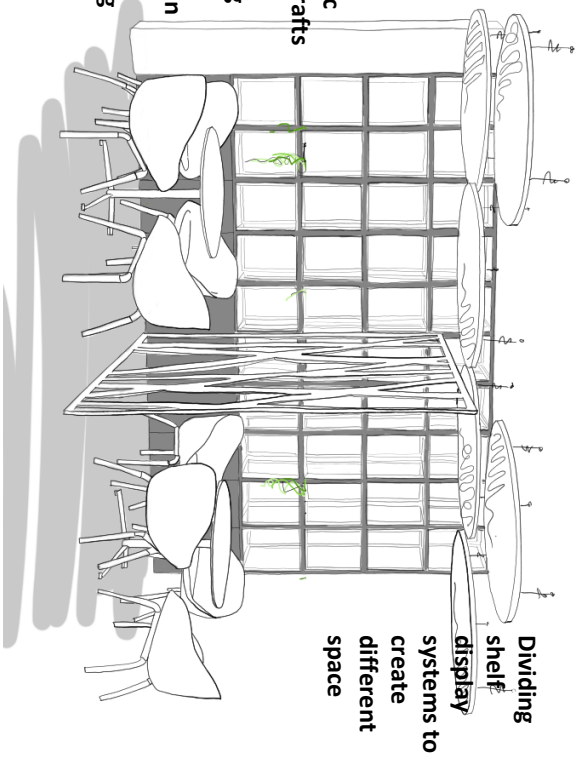

company interiors

Sterling Workplace Re-imagined.....Sketch ideas café/breakout area

company interiors

www.wyldeia.co.uk workplace consultancy

WYLDEIA

Sterling Workplace Re-imagined.....Sketch ideas collaboration & open meeting areas

Acoustic ceiling rafts and dividing screen between open meeting areas

Mobile high tables and screen working positions

New think
pods and
existing
sofas

New think
pods with
acoustic
and visual
materials

Reuse
existing
booths