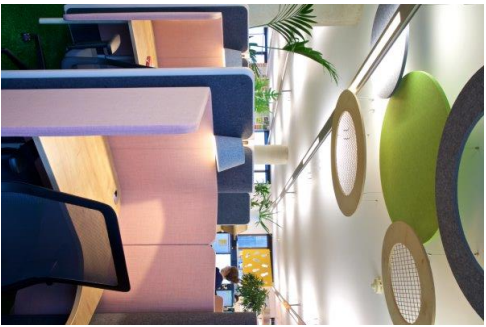

company interiors

Sterling Workplace Re-imagined.....Sketch ideas café/breakout area

company interiors

www.wyldeia.co.uk workplace consultancy

WYLDEIA

Sterling Workplace Re-imagined.....Sketch ideas collaboration & open meeting areas

Acoustic ceiling rafts and dividing screen between open meeting areas

Mobile high tables and screen working positions

New think
pods and
existing
sofas

New think
pods with
acoustic
and visual
materials

Reuse
existing
booths