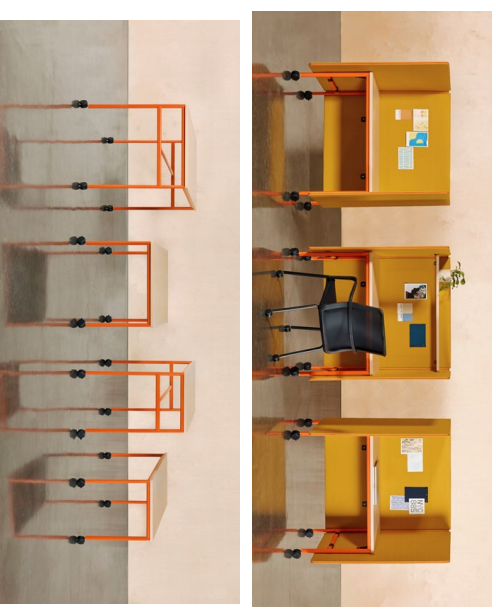

company interiors

Sterling Workplace Re-imagined.....Sketch ideas café/breakout area

company interiors

www.wyldeia.co.uk workplace consultancy

WYLDEIA

Sterling Workplace Re-imagined.....Sketch ideas collaboration & open meeting areas

Acoustic ceiling rafts and dividing screen between open meeting areas

Mobile high tables and screen working positions

New think
pods and
existing
sofas

New think
pods with
acoustic
and visual
materials

Reuse
existing
booths