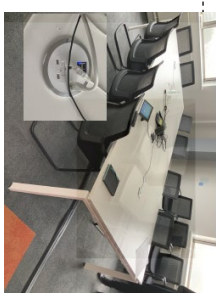

Sterling Workplace Re-imagined....Reuse of existing

WYLD:EA

www.wyldeia.co.uk workplace consultancy

company interiors