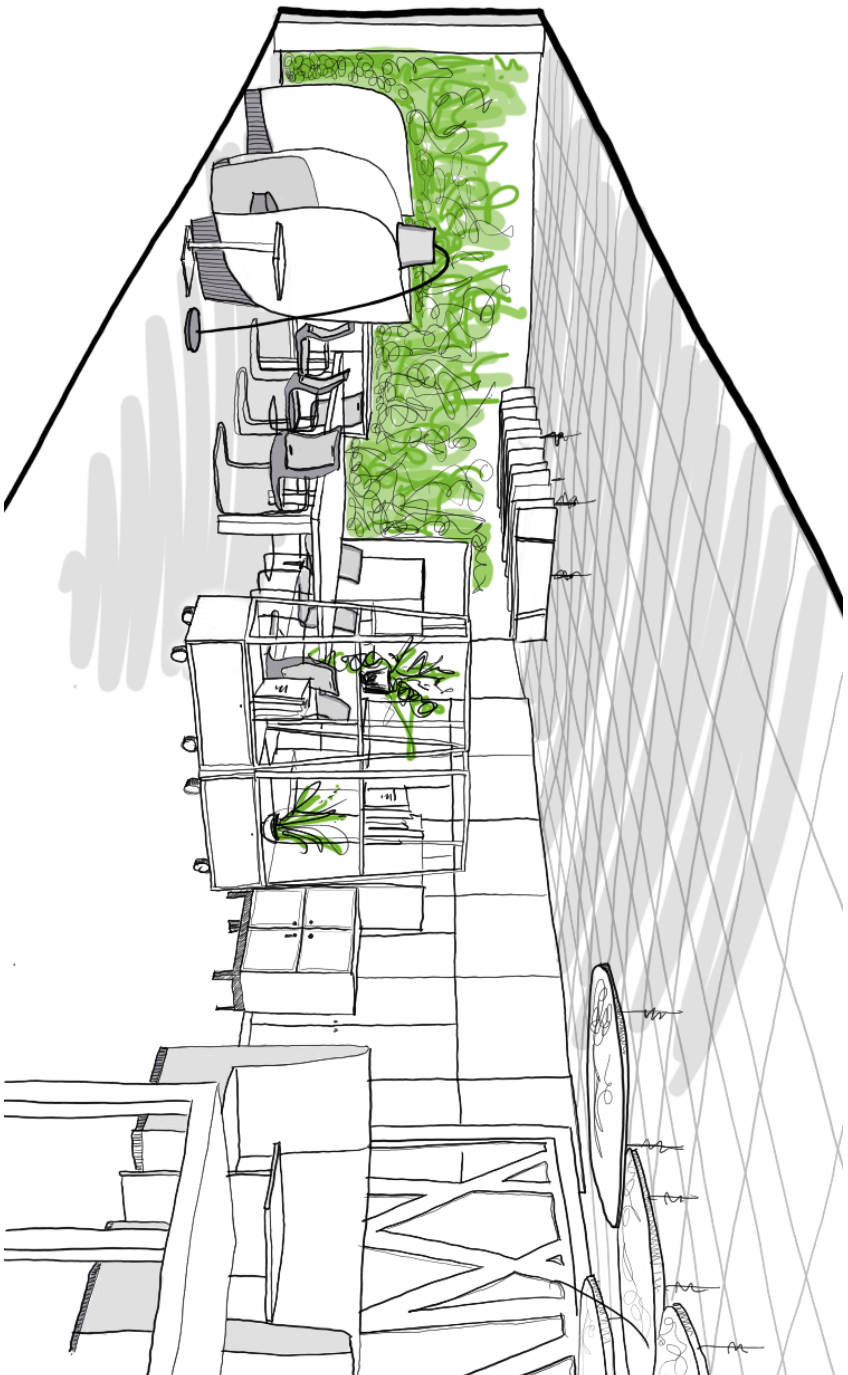

company interiors

Sterling Workplace Re-imagined.....Sketch ideas café/breakout area

company interiors

www.wyldeia.co.uk workplace consultancy

WYLDEIA

Sterling Workplace Re-imagined.....Sketch ideas collaboration & open meeting areas

Acoustic ceiling rafts and dividing screen between open meeting areas

Mobile high tables and screen working positions

New think
pods and
existing
sofas

New think
pods with
acoustic
and visual
materials

Reuse
existing
booths